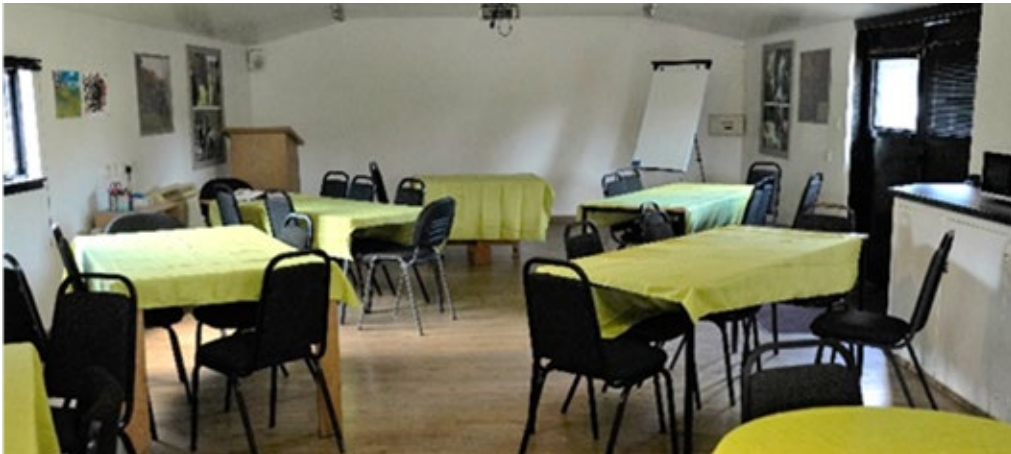

Meeting & Events Room

Seats up to 70 people theatre style